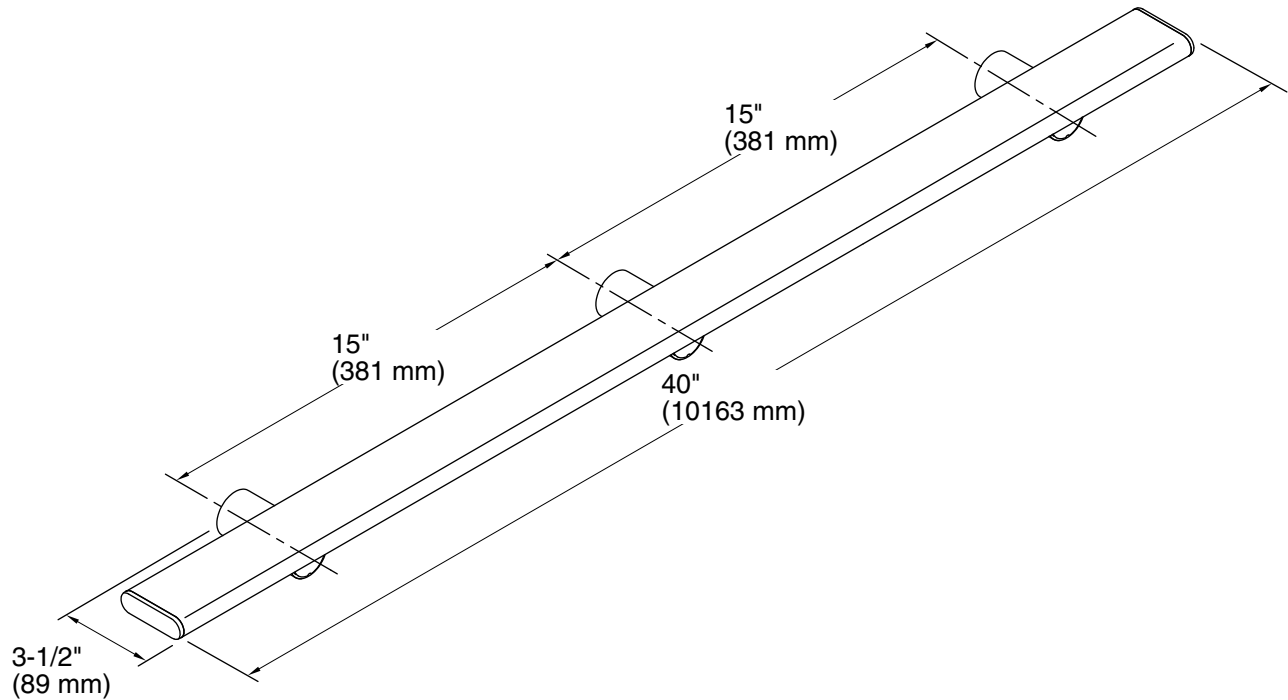

Technical Information

All product dimensions are nominal.

Installation Type: Wall-mount

Material: Anodized Aluminum

Notes

Install this product according to the installation guide.

Requires 2x4 backing to be installed.